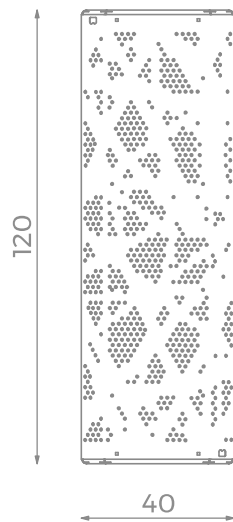

**Information about the product**

Dimensions	120 x 40 cm
Overall height	41 cm
Availability of spare parts	Yes

1:20

Materials

Solid construction made of blacksteel S235JR, powder galvanized and powder coated.

Perforated stainless steel sheet powder coated.

Let's **Buglo**